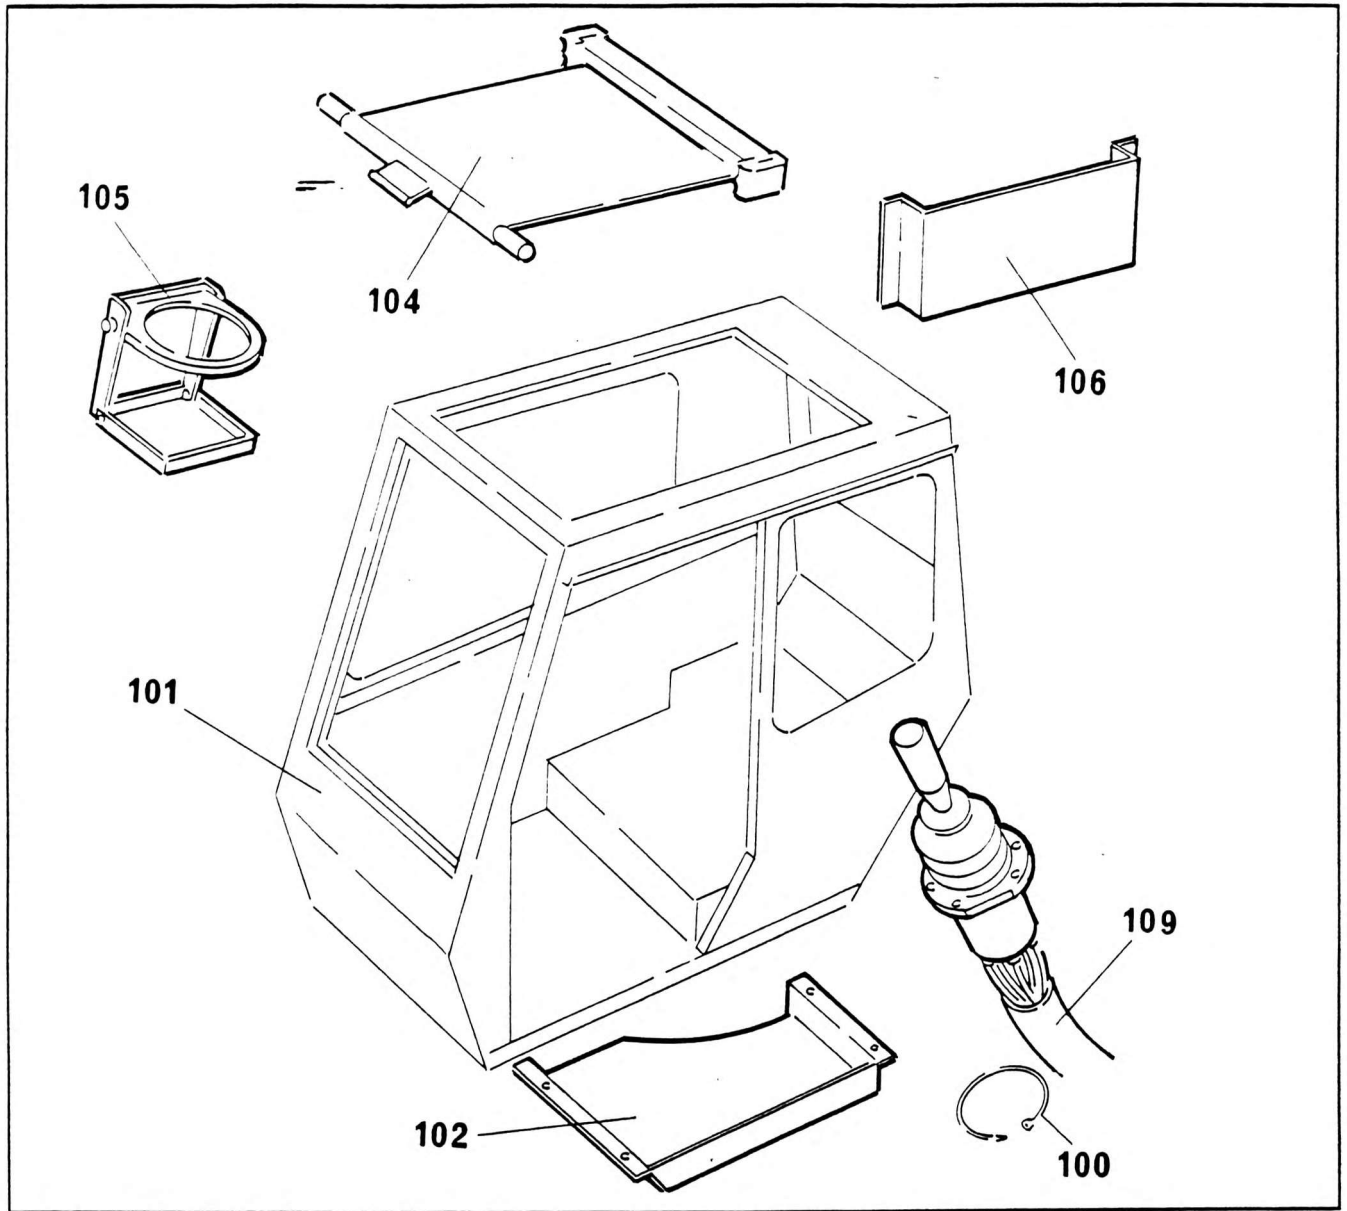

TURNTABLE CAB ASSEMBLY

NO.	PART NO.	QTY.	DESCRIPTION	NO.	PART NO.	QTY.	DESCRIPTION
100	7-850-000102	2	Colour Strap - White				
101	6-245-990277	1	Turntable Cab Sub Assembly				
102	6-679-991568	1	Panel Undertray				
104	7-814-990072	1	Sunblind - Cab Roof				
105	7-531-990013	1	Cup Holder				
106	6-679-991386	1	Panel Document Holder				
1099	6-543-001689	2	Hose (Flex Wire - 30" Long)				